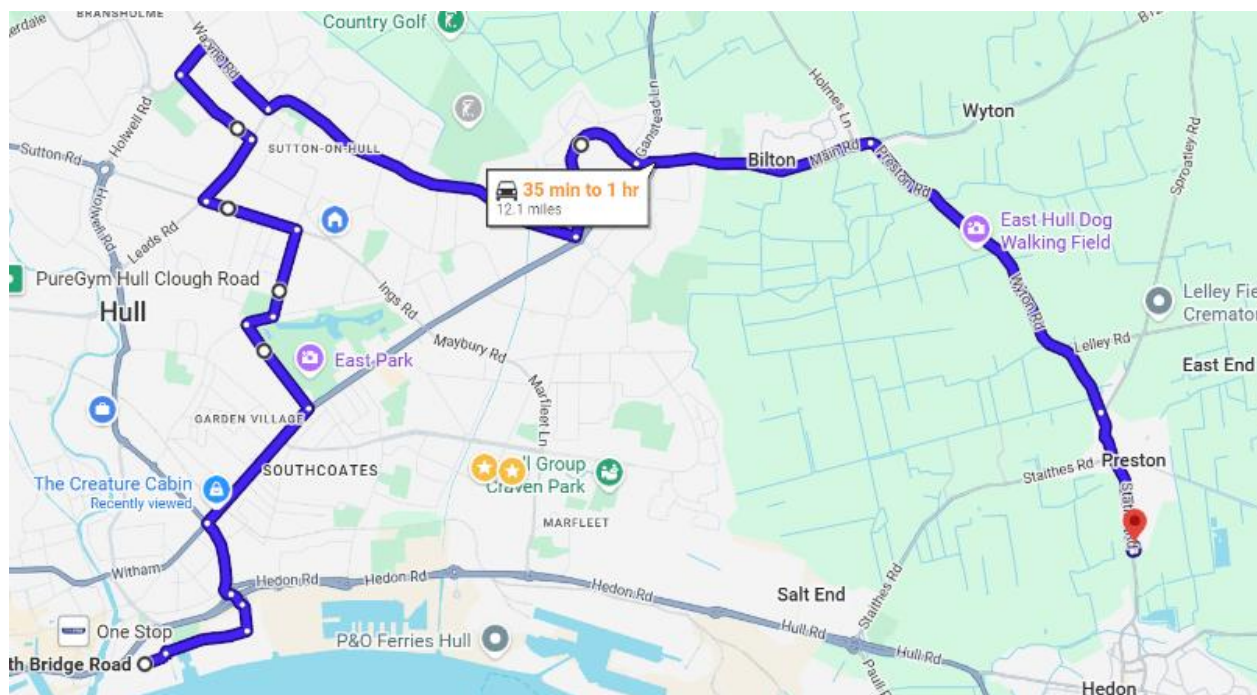

The HA1 and HA2 buses operate for students who reside within the Hull area and are dedicated Holderness services, arranged and heavily subsidised by the academy. From September 2026, there will be a slight change to the timings and routes that our bus users should be aware of. These are detailed below.

These changes have been strategically planned based on the current usage data and parental feedback. We sincerely believe these updates will improve the service for our school community.

HA1 updated bus route (as of September 2026):

Service provided by Stagecoach			
HA1			
Southcoates Lane, Newton Court	07.35	Holderness Academy	15.10
Preston Road Estate, Southcoates Lane	07.38	Longhill Shops/Chelmer Road	15.24
Greatfield, Eastern Cemetery	07.44	Staveley Road, Diadem Grove	15.30
Staveley Road, Burdale Court	07.50	Greatfield, Bradford Avenue	15.35
Longhill Shops/Chelmer Road	07.57	Preston Road, Marfleet Lane	15.40
Holderness Academy	08.25	Southcoates Lane, Newton Court	15.50

HA2 updated bus route (as of September 2026):

Service provided by Stagecoach			
HA2			
Victoria Dock Ocean Boulevard	07.30	Holderness Academy	15.10
East Park Telford Street	07.37	Fleet Estate Bilton Main Road	15.20
Bransholme Winifred Holtby School	07.47	Longhill Shops/Chelmer Road	15.24
Longhill Shops/Chelmer Road	07.55	Bransholme Midmere Avenue	15.35
Fleet Estate Swiss Cottage	08.00	Holderness Road/Southcoates Lane	15.45
Holderness Academy	08.25	Victoria Dock Ocean Boulevard	15.55