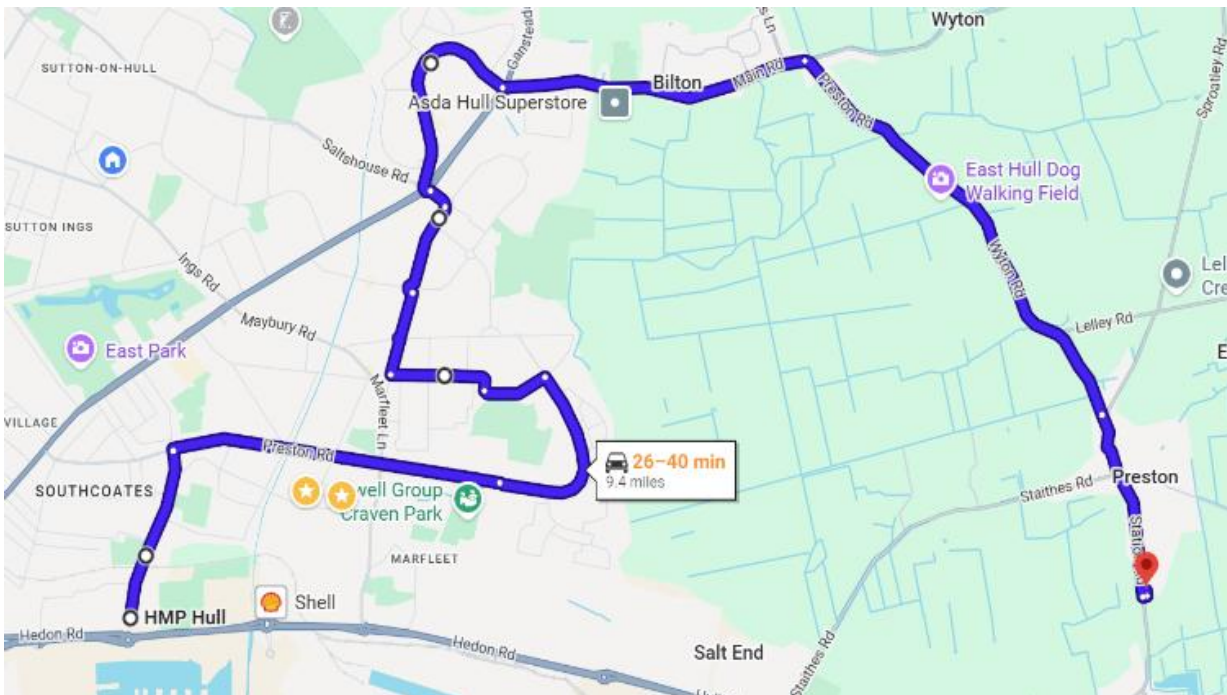

The HA1 and HA2 buses operate for students who reside within the Hull area and are dedicated Holderness services, arranged and heavily subsidised by the academy. From September 2026, there will be a slight change to the timings and routes that our bus users should be aware of. These are detailed below.

These changes have been strategically planned based on the current usage data and parental feedback. We sincerely believe these updates will improve the service for our school community.

HA1 updated bus route (as of September 2026):

Service provided by Stagecoach			
HA1			
Southcoates Lane, Newton Court	07.35	Holderness Academy	15.10
Preston Road Estate, Southcoates Lane	07.38	Longhill Shops/Chelmer Road	15.24
Greatfield, Eastern Cemetery	07.44	Staveley Road, Diadem Grove	15.30
Staveley Road, Burdale Court	07.50	Greatfield, Bradford Avenue	15.35
Longhill Shops/Chelmer Road	07.57	Preston Road, Marfleet Lane	15.40
Holderness Academy	08.25	Southcoates Lane, Newton Court	15.50

HA2 updated bus route (as of September 2026):

Service provided by Stagecoach			
HA2			
Victoria Dock Ocean Boulevard	07.30	Holderness Academy	15.10
East Park Telford Street	07.37	Fleet Estate Bilton Main Road	15.20
Bransholme Winifred Holtby School	07.47	Longhill Shops/Chelmer Road	15.24
Longhill Shops/Chelmer Road	07.55	Bransholme Midmere Avenue	15.35
Fleet Estate Swiss Cottage	08.00	Holderness Road/Southcoates Lane	15.45
Holderness Academy	08.25	Victoria Dock Ocean Boulevard	15.55